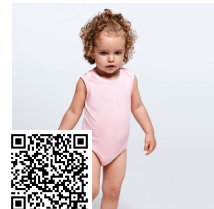

SWEET BD7201