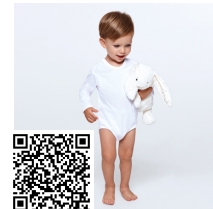

HONEY L/S BD7202