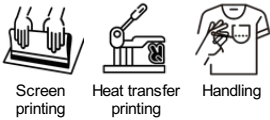

PRINTING TECHNIQUES AVAILABLE