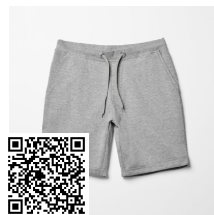

RELATED MODELS

SPIRO BE0449