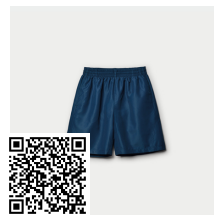

INTER BE0550