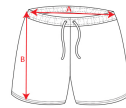

SPORT BE6705

DESCRIPTION

Unisex shorts with side pockets and elastic waist with adjustable draw cord.

COMPOSITION

100% cotton, single jersey, 200 gsm.

REMARKS

- *Heather grey 58: 85% cotton / 15% viscose.
- *Removable label.
- *Available in children sizes.

SIZES

Adults: S · M · L · XL · XXL / Kids: 1/2 YEARS · 3/4 YEARS · 5/6 YEARS · 7/8 YEARS · 9/10 YEARS · 11/12 YEARS

SCHEME

QUANTITIES

	Box	Pack
Kids	50 un.	1 un.

COLORS

SIZES

Adults	S	M	L	XL	XXL
WIDTH (A)	32cm	34cm	36cm	38cm	40cm
HEIGHT (B)	42cm	45cm	47cm	49cm	51cm

Kids	1/2 YEARS	3/4 YEARS	5/6 YEARS	7/8 YEARS	9/10 YEARS	11/12 YEARS
WIDTH (A)	20cm	21cm	23cm	26cm	28cm	30cm
HEIGHT (B)	26cm	28cm	30cm	32cm	34cm	36cm

PRINTING TECHNIQUES AVAILABLE

RELATED MODELS