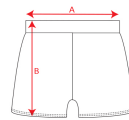

NELLY PA0322

DESCRIPTION

Sport shorts with elastic waist.

COMPOSITION

100% cotton, single jersey, 210 gsm.

REMARKS

*Removable label.
*Available children sizes.

SIZES

Adults: S · M · L · XL / Kids: 4 YEARS · 6 YEARS · 8 YEARS · 10 YEARS · 12 YEARS

SCHEME

QUANTITIES

	Box	Pack
Kids	100 un.	1 un.

COLORS

SIZES

Adults	S	M	L	XL	
WIDTH (A)	32cm	34cm	36cm	38cm	
HEIGHT (B)	28cm	30cm	32cm	34cm	
Kids	4 YEARS	6 YEARS	8 YEARS	10 YEARS	12 YEARS
WIDTH (A)	22cm	24cm	26cm	28cm	30cm
HEIGHT (B)	21cm	23cm	25cm	27cm	29cm

PRINTING TECHNIQUES AVAILABLE

RELATED MODELS